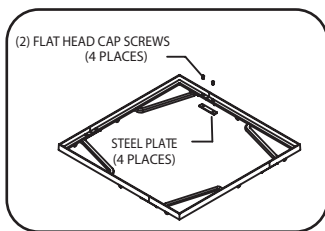

STEP 3:

Assemble the R-8500 Type U tree grate frame using the hardware provided. Make sure to tighten the countersunk flat-head screws so they are flush or below the bearing surface of the frame.