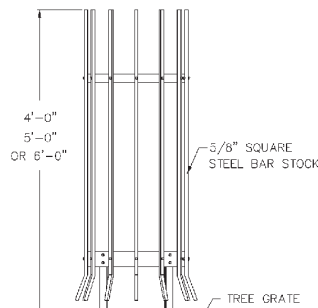

FABRICATED TREE GUARDS

SPECIAL NOTE: Most tree grate units are furnished standard with four inconspicuous guard lugs on the underside to facilitate attachment of tree guards.

Neenah Tree Guards are manufactured from hot rolled, pickled and oiled mild steel in the five standard illustrated styles. Guards are designed to be attached in four places to bolting lugs which are integrally cast to the underside of the tree grate.

Neenah Tree Guards are manufactured using .5" flat and .625" square steel stock. Our use of these heavier materials sets Neenah's Tree Guards apart from the others, making for a stronger, more durable product.

Neenah furnishes guards completely assembled in two half sections. Guards are supplied with the vertical bars bolted to the rings. No tree guards are available for octagonal openings.

Tree guards are furnished with black powder coat paint
(Minimum thickness 2-mils)

FABRICATED TREE GUARDS

TYPE B

SPECIFY WHEN ORDERING:

1. Style
2. Dimension "L" (guard height as measured from top of grate - standard heights are 4', 5' or 6')
3. Tree opening diameter
4. Paint specifications if different from standard
5. Shop drawings for approval