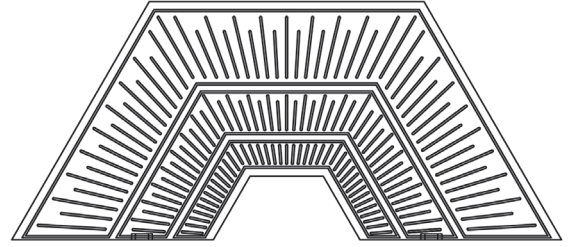

R-8809

DETAILS

- Available with light openings: R-8815-A

CIRCLE

SERIES NO.	GRATE SIZE	AVAILABLE TREE OPENING SIZES	SLOT SIZE
R-8830-A1	48" round	18" dia.	0.25"
R-8834	36" round	12" dia.	0.25"
R-8870	60" round	18" dia.	0.25"
R-8880-A	72" round	24", 36" dia.	0.25"
R-8883	96" round	28" dia.	0.25"

R-8870

DETAILS

- Available with light openings: R-8830-A1, R-8834, R-8870, R-8880-A, R-8883

METROPOLITAN COLLECTION

HEXAGON

SERIES NO.	GRATE SIZE	AVAILABLE TREE OPENING SIZES	SLOT SIZE
R-8965	60" Hex	16" dia.	0.25"

R-8965

EXTENDED

SERIES NO.	GRATE SIZE	AVAILABLE TREE OPENING SIZES	SLOT SIZE
R-8836	36" x 96"	12" dia.	0.25"
R-8824	36" x 108"	12" dia.	0.25"
R-8884-A	36" x 144"	16" dia.	0.25"
R-8817	48" x 108"	18", 24" dia.	0.25"
R-8815-B4	48" x 120"	18" dia.	0.25"
R-8815	48" x 144"	18" dia.	0.25"
R-8823	60" x 120"	18", 24" dia.	0.25"