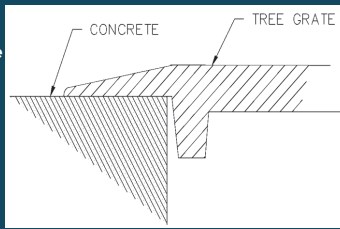

SERIES NO.	GRATE SIZE	AVAILABLE TREE OPENING SIZES
R-8826	60" x 120"	18" dia.

R-8826

DISTINCTIVE COLLECTION

RETROFIT COLLECTION

RETROFIT DETAIL

Developed specifically for use in an existing paved area, the RETROFIT collection is a popular alternative to poured-in-place grates. Level concrete can simply be cut to the necessary opening size. The overlapping edge covers any minor irregularities in the cut.

SQUARE

SERIES NO.	GRATE SIZE	AVAILABLE TREE OPENING SIZES	SLOT SIZE
R-9003	40" x 40"	16" dia.	0.25"
R-9002	52" x 52"	16", 26", 30" dia.	0.25"
R-9002-A	64" x 64"	16", 24" dia.	0.25"

DETAILS

• Available with light openings: R-9002, R-9002-A