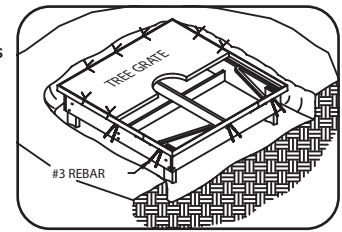

STEP 5:

IMPORTANT: Wire grates, frames and form together. Check and adjust frame alignment and elevation if needed. Install #3 rebar through lugs on frame and support as required. Ensure there is a .1875" spacing between vertical faces of the frame and grate.