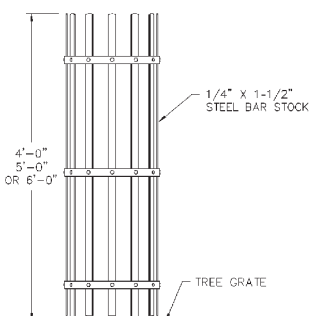

FABRICATED TREE GUARDS

TYPE A

TYPE B

TYPE C

TYPE D

TYPE E

SPECIFY WHEN ORDERING:

1. Style
2. Dimension "L" (guard height as measured from top of grate - standard heights are 4', 5' or 6')
3. Tree opening diameter
4. Paint specifications if different from standard
5. Shop drawings for approval