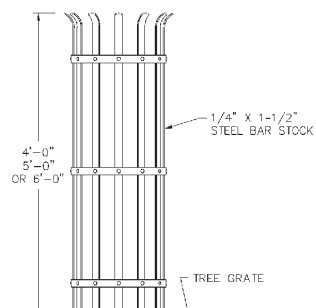

FABRICATED TREE GUARDS

TYPE A

TYPE B

TYPE C

TYPE D

TYPE E

SPECIFY WHEN ORDERING:

1. Style
2. Dimension "L" (guard height as measured from top of grate - standard heights are 4', 5' or 6')
3. Tree opening diameter
4. Paint specifications if different from standard
5. Shop drawings for approval