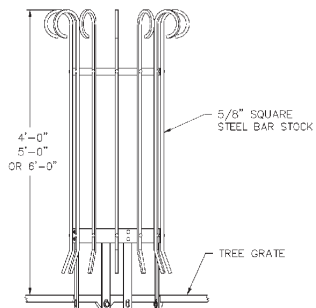

FABRICATED TREE GUARDS

SPECIAL NOTE: Most tree grate units are furnished standard with four inconspicuous guard lugs on the underside to facilitate attachment of tree guards.

Neenah Tree Guards are manufactured from hot rolled, pickled and oiled mild steel in the five standard illustrated styles. Guards are designed to be attached in four places to bolting lugs which are integrally cast to the underside of the tree grate.

Neenah Tree Guards are manufactured using .5" flat and .625" square steel stock. Our use of these heavier materials sets Neenah's Tree Guards apart from the others, making for a stronger, more durable product.

Neenah furnishes guards completely assembled in two half sections. Guards are supplied with the vertical bars bolted to the rings. No tree guards are available for octagonal openings.

Tree guards are furnished with black powder coat paint
(Minimum thickness 2-mils)

FABRICATED TREE GUARDS

TYPE A

SPECIFY WHEN ORDERING:

1. Style
2. Dimension "L" (guard height as measured from top of grate - standard heights are 4', 5' or 6')
3. Tree opening diameter
4. Paint specifications if different from standard
5. Shop drawings for approval