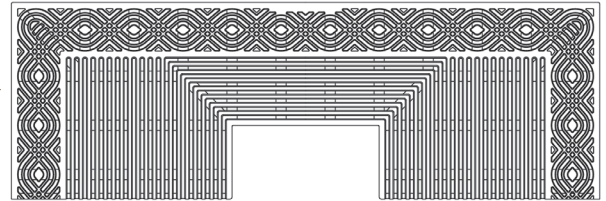

R-8775

SQUARE WITH SQUARE OPENING

SERIES NO.	GRATE SIZE	AVAILABLE TREE OPENING SIZES	SLOT SIZE
R-8781	48" x 48"	18" x 18" square	0.375"
R-8852	60" x 60"	18" x 18" square	0.375"

R-8781

RECTANGLE

SERIES NO.	GRATE SIZE	AVAILABLE TREE OPENING SIZES	SLOT SIZE
R-8850	48" x 72"	18" x 18" square	0.375"