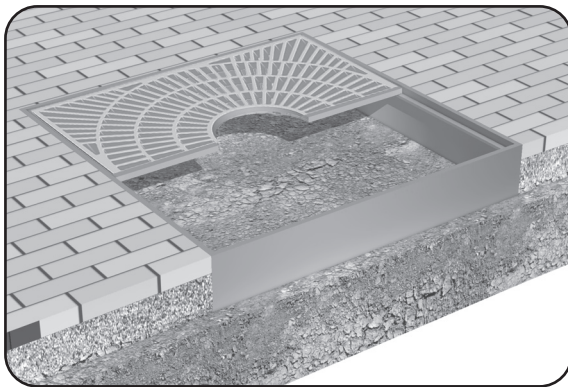

www.neenahfoundry.com.

INSTALLATION PROCEDURES

FOR PAVING BLOCK INSTALLATIONS

(Neenah tree grates and R-8500 Type P frames)

STEP 1:

Excavate tree pit.

STEP 2:

Place assembly within excavation. Set at proper grade.

STEP 3:

Place both tree grate halves within the frame.

STEP 4:

Place setting bed and pavers, plant tree.

Example of R-8500 Type P frame.

EXPANDABLE: Neenah Foundry cast iron tree grates provide the advantage of being easily expandable without losing structural integrity. As trees grow throughout the years, the tree opening can be enlarged in increments to accommodate the larger trunk. The best method to expand the opening is through the use of an abrasive cutting wheel, notching the radial spokes at the junction of the expansion rings, then breaking away the discarded portion.