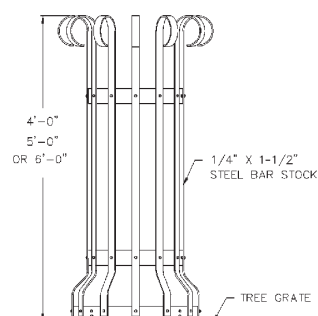

FABRICATED TREE GUARDS

TYPE A

TYPE B

TYPE C

TYPE D

TYPE E

SPECIFY WHEN ORDERING:

1. Style
2. Dimension "L" (guard height as measured from top of grate - standard heights are 4', 5' or 6')
3. Tree opening diameter
4. Paint specifications if different from standard
5. Shop drawings for approval